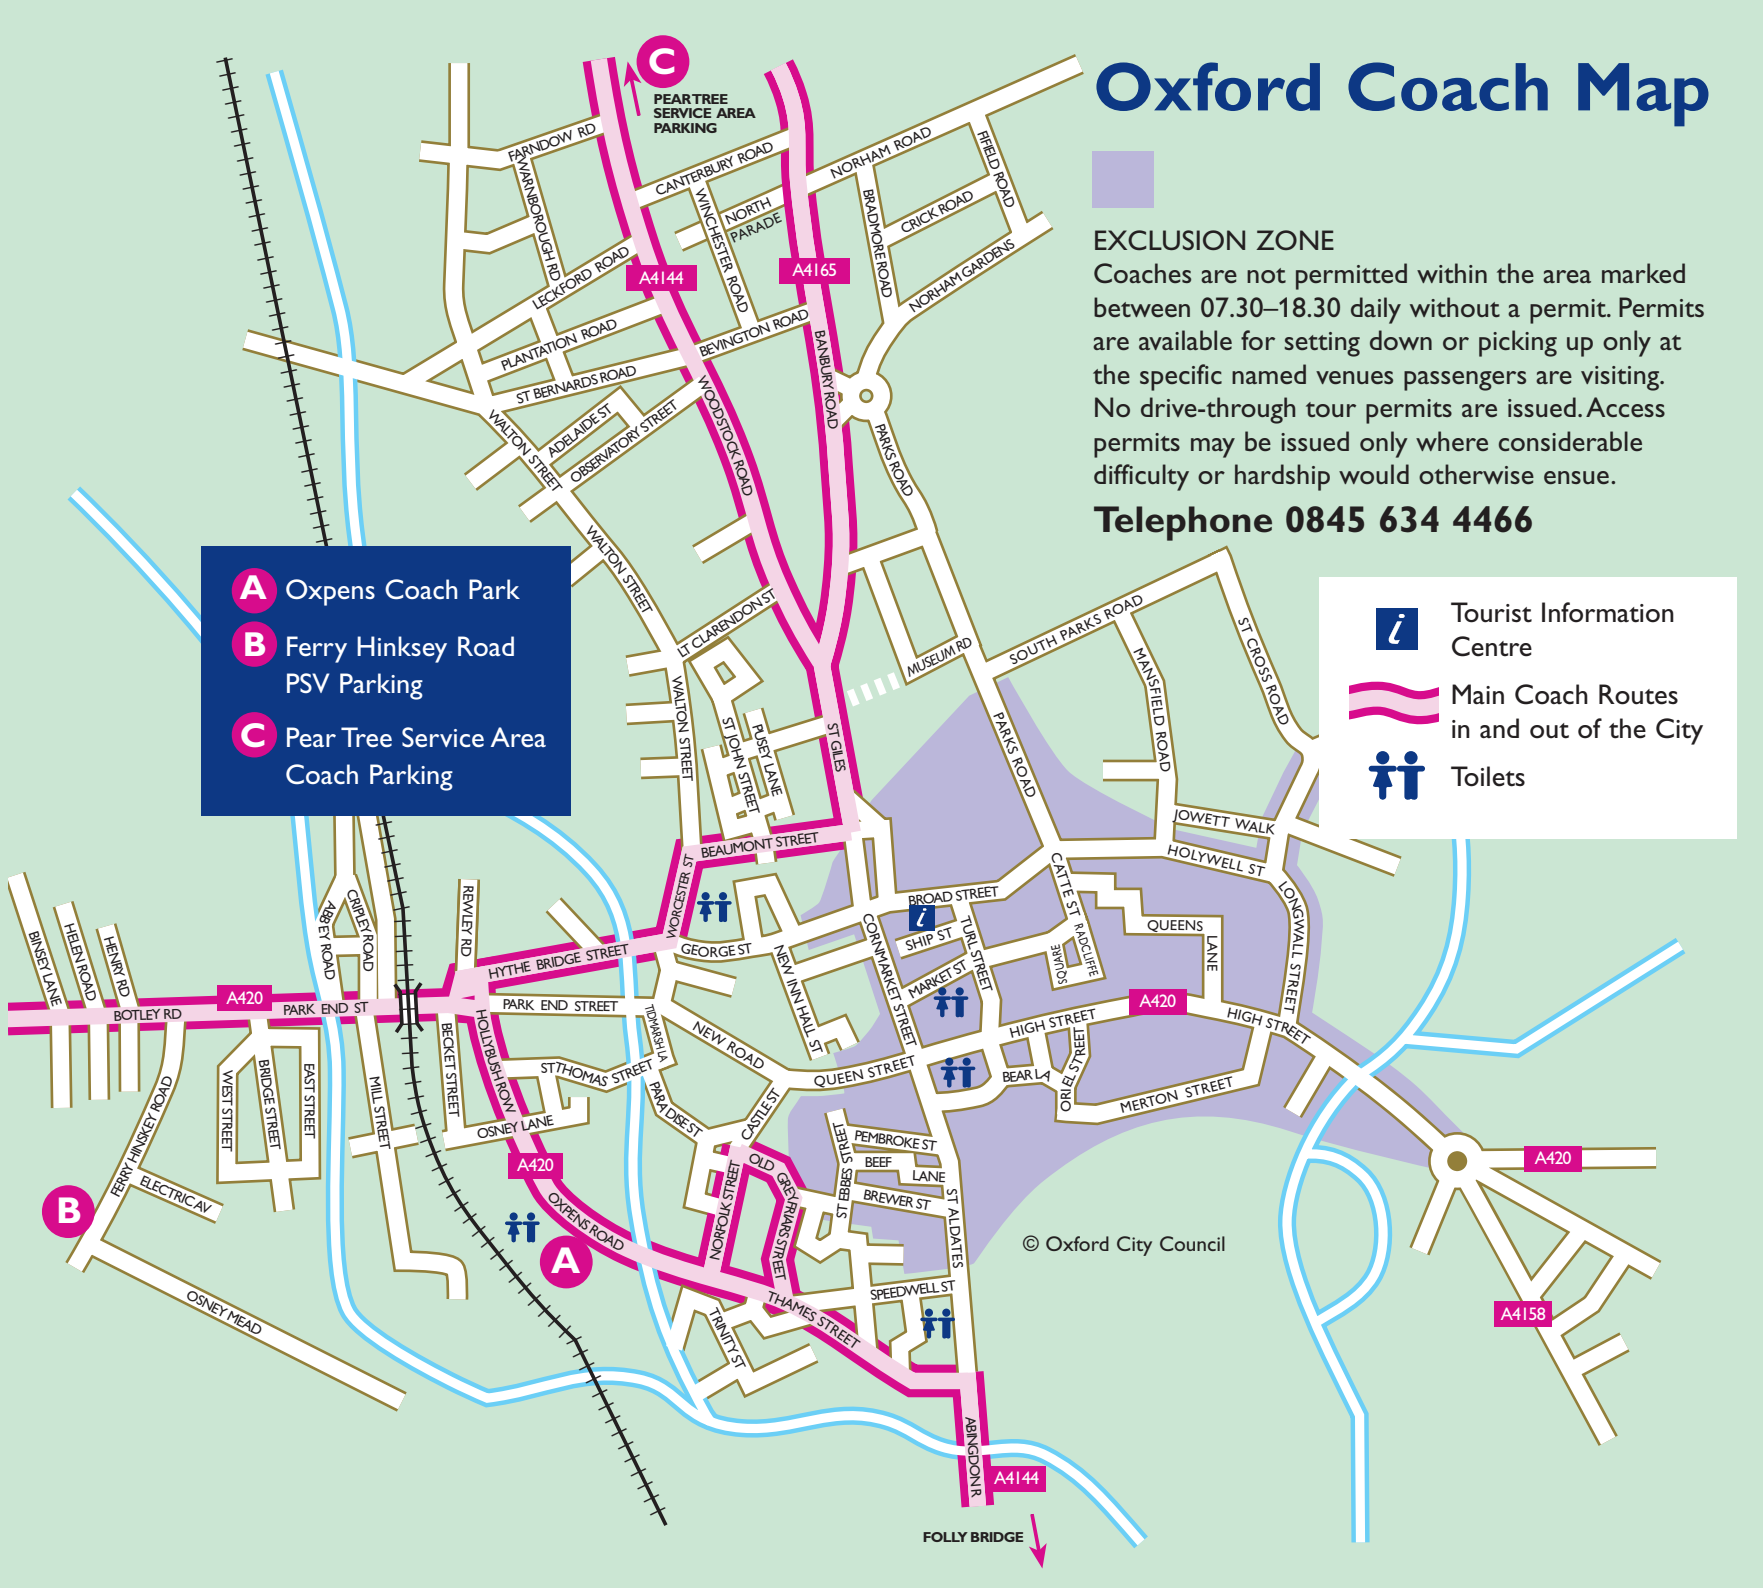

Oxford Coach Map

EXCLUSION ZONE

Coaches are not permitted within the area marked between 07.30–18.30 daily without a permit. Permits are available for setting down or picking up only at the specific named venues passengers are visiting. No drive-through tour permits are issued. Access permits may be issued only where considerable difficulty or hardship would otherwise ensue.

Telephone 0845 634 4466

- A** Oxpens Coach Park
- B** Ferry Hinksey Road PSV Parking
- C** Pear Tree Service Area Coach Parking

 Tourist Information Centre

 Main Coach Routes in and out of the City

 Toilets

FOLLY BRIDGE